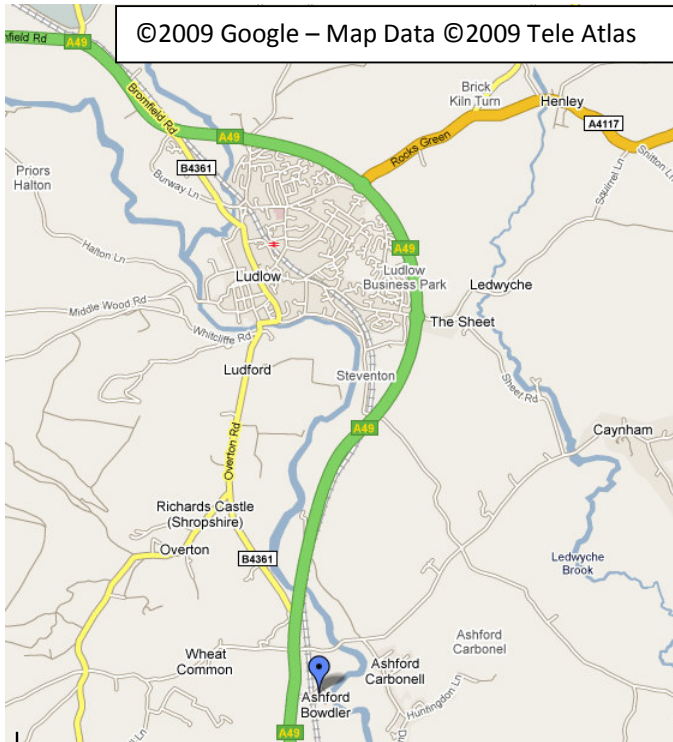

How to Find Us

Orchard House bed and breakfast is situated **2 miles south of Ludlow** on the **A49 (Leominster direction)**.

Turn into Ashford Bowdler and **150 yards along the lane** turn right at the sign for Orchard House.

Orchard House is situated at the **rear of the courtyard** (behind the barn immediately in front of you).

If you have any problems call us - Judith & Noel – on the number below.

We look forward to meeting you!